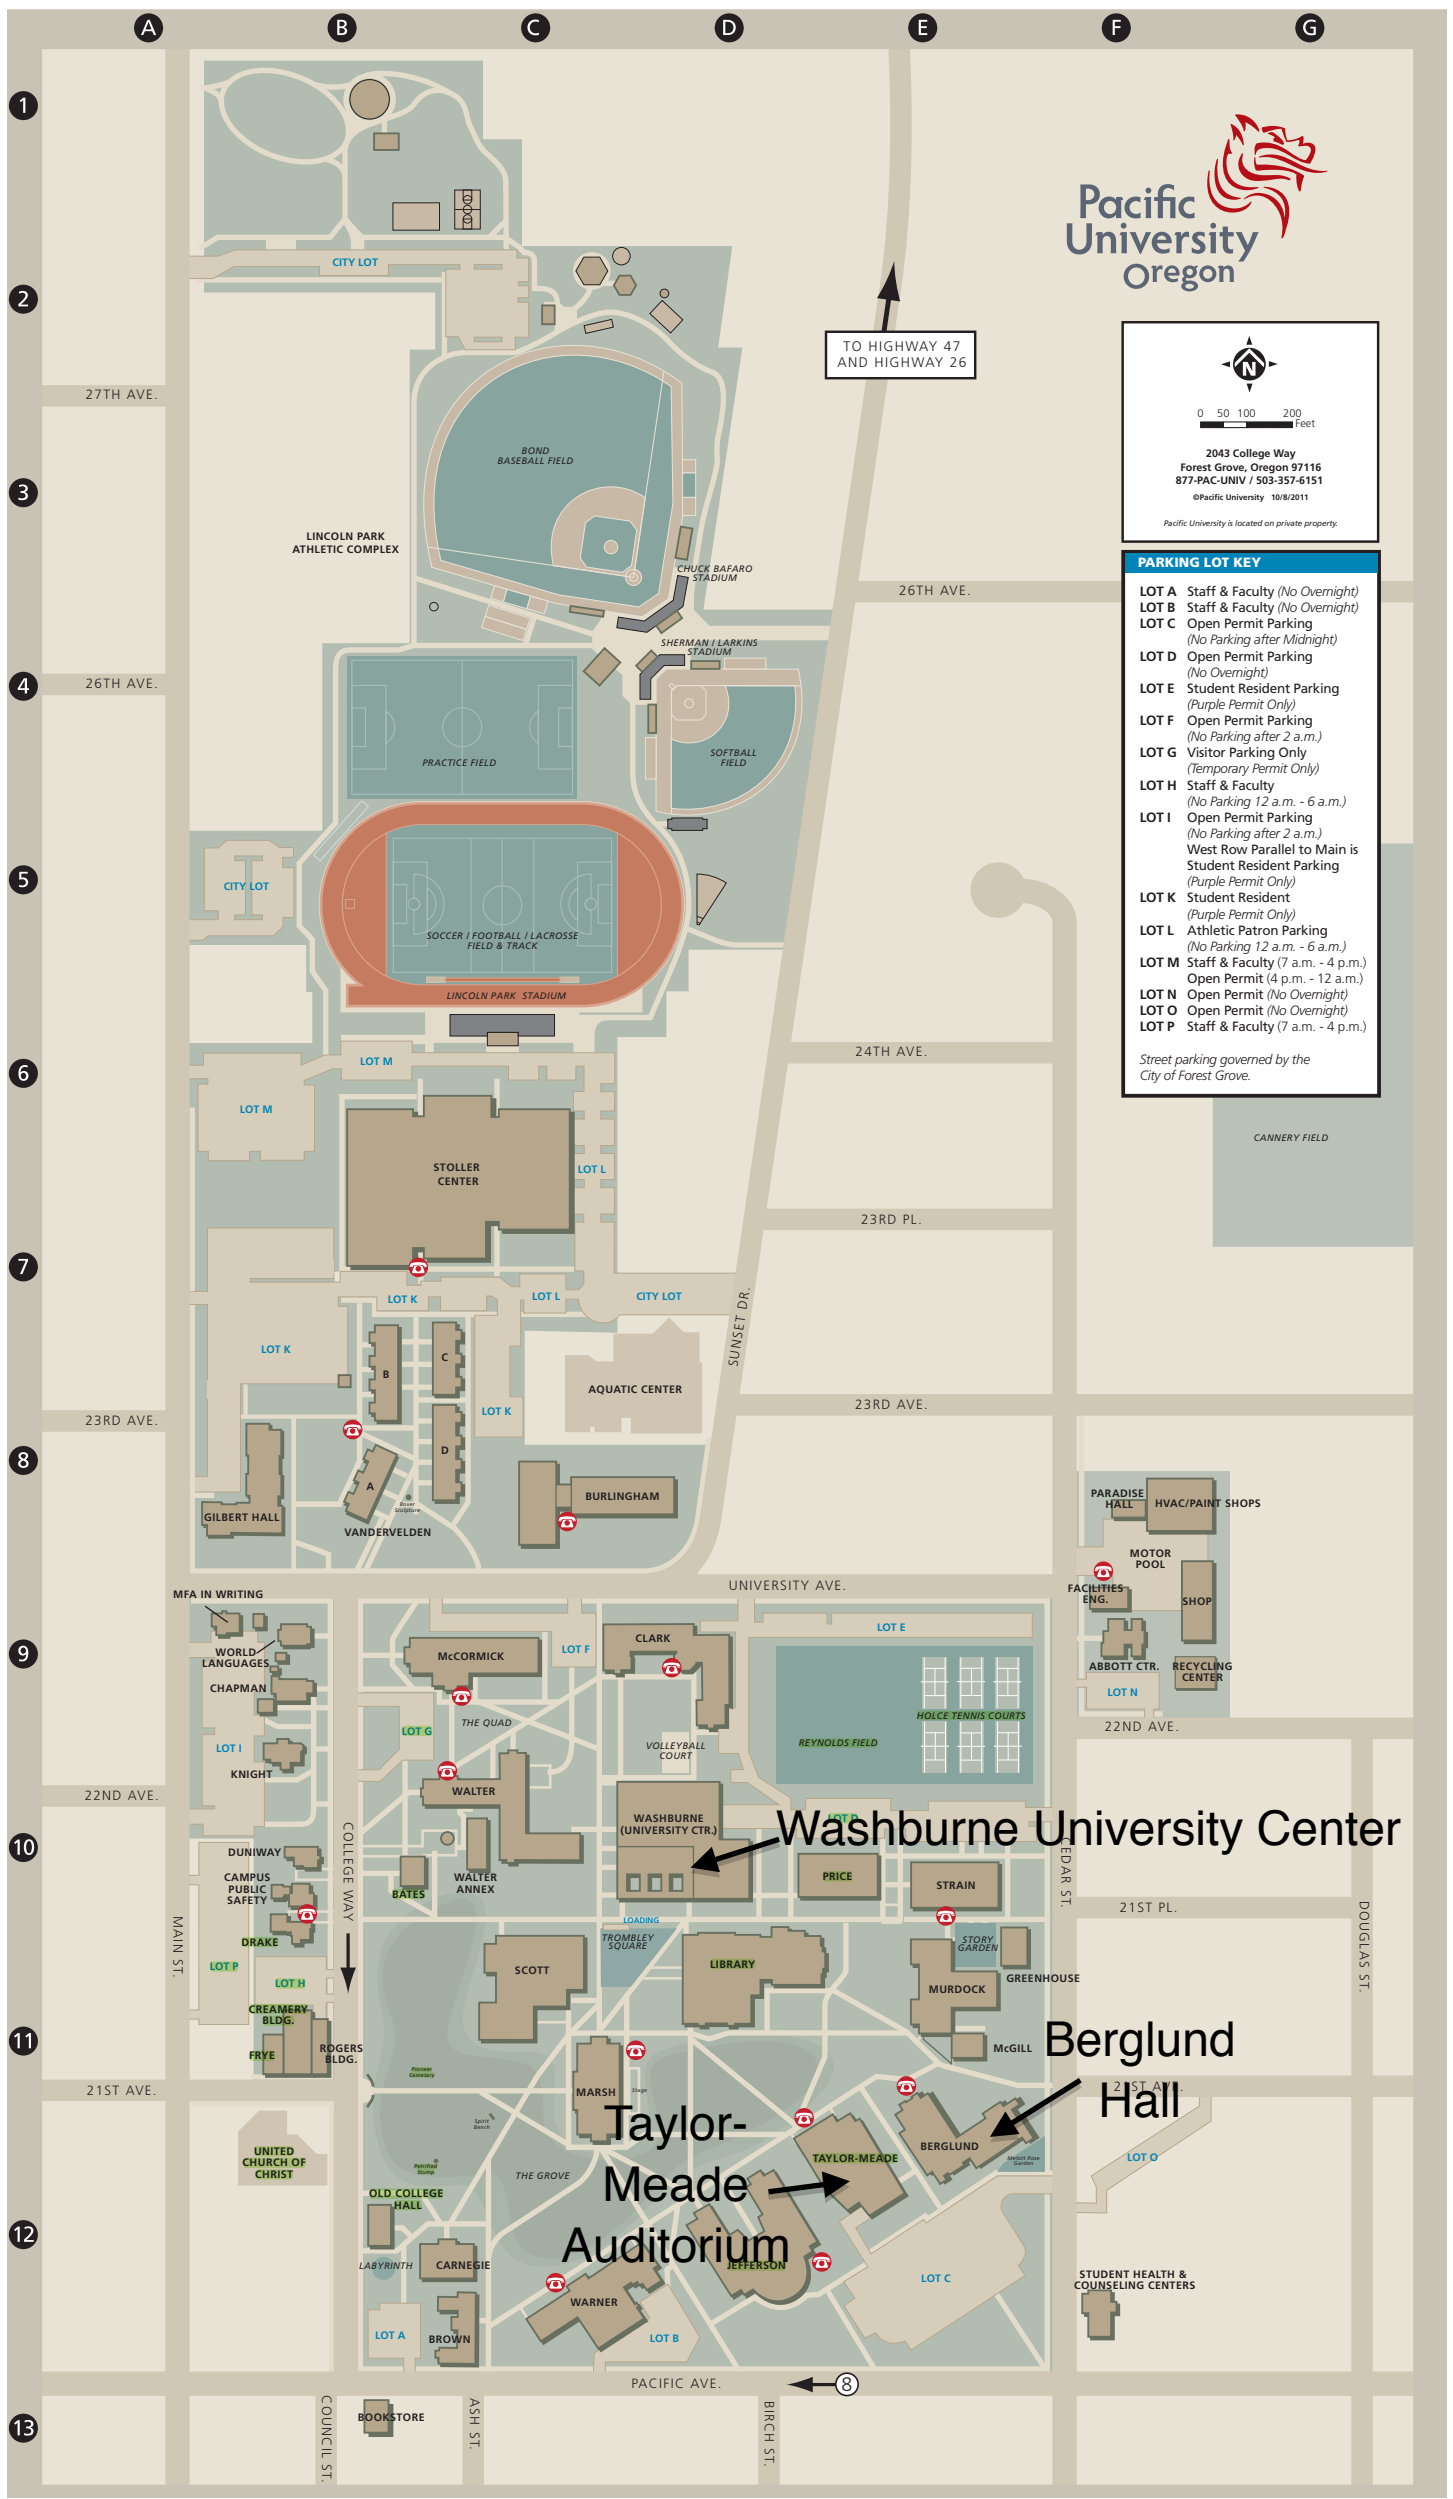

2043 College Way
 Forest Grove, Oregon 97116
 877-PAC-UNIV / 503-357-6151
 ©Pacific University 10/8/2011
 Pacific University is located on private property.

PARKING LOT KEY	
LOT A	Staff & Faculty (No Overnight)
LOT B	Staff & Faculty (No Overnight)
LOT C	Open Permit Parking (No Parking after Midnight)
LOT D	Open Permit Parking (No Overnight)
LOT E	Student Resident Parking (Purple Permit Only)
LOT F	Open Permit Parking (No Parking after 2 a.m.)
LOT G	Visitor Parking Only (Temporary Permit Only)
LOT H	Staff & Faculty (No Parking 12 a.m. - 6 a.m.)
LOT I	Open Permit Parking (No Parking after 2 a.m.) West Row Parallel to Main is Student Resident Parking (Purple Permit Only)
LOT K	Student Resident (Purple Permit Only)
LOT L	Athletic Patron Parking (No Parking 12 a.m. - 6 a.m.)
LOT M	Staff & Faculty (7 a.m. - 4 p.m.)
LOT N	Open Permit (4 p.m. - 12 a.m.)
LOT O	Open Permit (No Overnight)
LOT P	Staff & Faculty (7 a.m. - 4 p.m.)

Street parking governed by the City of Forest Grove.

Washburne University Center

Berglund Hall

Taylor-Meade Auditorium